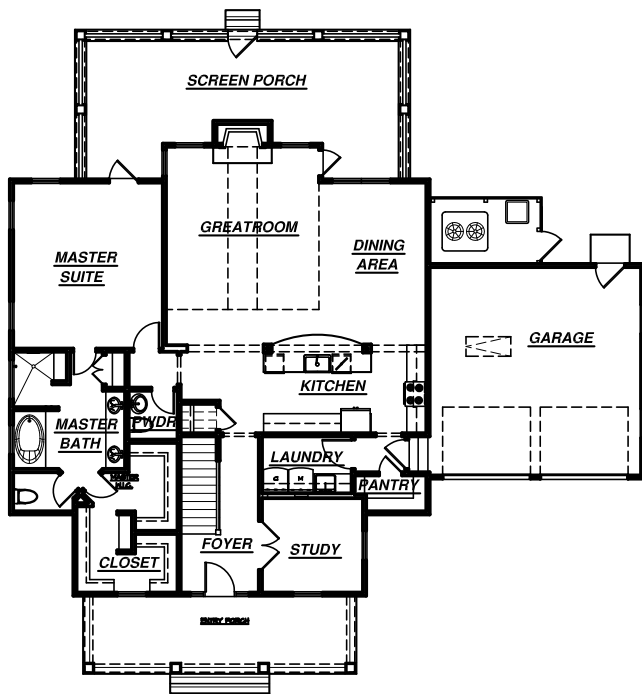

## THE "FIDDLER" PLAN

2,875 SQUARE FEET HEATED \* 4 BEDROOMS \* 3-1/2 BATHROOMS  
 2-CAR ATTACHED GARAGE \* STUDY

**KELLER ENTERPRISES**  
 TED FLAKE  
 912-572-1869