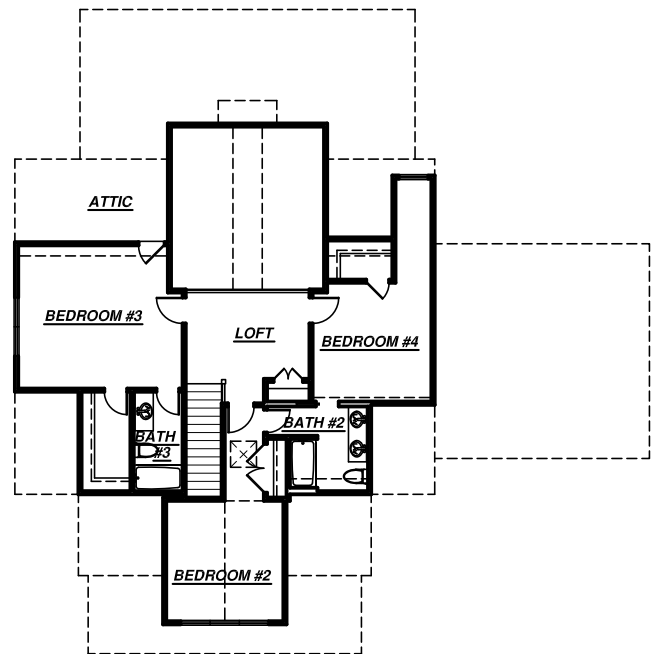

## THE "FIDDLER" PLAN

2,875 SQUARE FEET HEATED \* 4 BEDROOMS \* 3-1/2 BATHROOMS  
 2-CAR ATTACHED GARAGE \* STUDY

**KELLER ENTERPRISES**  
 TED FLAKE  
 912-572-1869